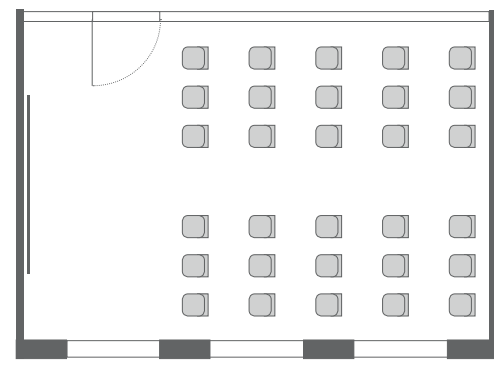

**URBAN
OFFICES**

meet smart
work better

- 21 | Start up **Basic** 2-8 Pax
- 22 | Think **Basic** 2-12 Pax
- 23 | Innovate **Basic** 2-24 Pax
- 24 | Develop **Basic** 2-12 Pax

Innovate **2. Etage** | Bestuhlungsbeispiele

Innovate **Basic** 2-30 Pax

Innovate **Cinema I** 2-30 Pax

Innovate **Cinema II** 2-30 Pax

Innovate **Parlamentarisch** 2-24 Pax

21 | STARTUP BASIC I

21 | STARTUP BASIC II

22 | THINK BASIC

22 | THINK PING-PONG