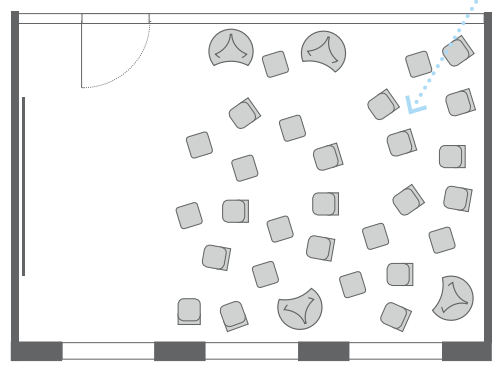

**URBAN
OFFICES**

meet smart
work better

- 21 | Start up **Basic** 2-8 Pax
- 22 | Think **Basic** 2-12 Pax
- 23 | Innovate **Basic** 2-24 Pax
- 24 | Develop **Basic** 2-12 Pax

Innovate **2. Etage** | Bestuhlungsbeispiele

Innovate **Basic** 2-30 Pax

Innovate **Cinema I** 2-30 Pax

Innovate **Cinema II** 2-30 Pax

Innovate **Parlamentarisch** 2-24 Pax

21 | STARTUP BASIC I

21 | STARTUP BASIC II

22 | THINK BASIC

22 | THINK PING-PONG