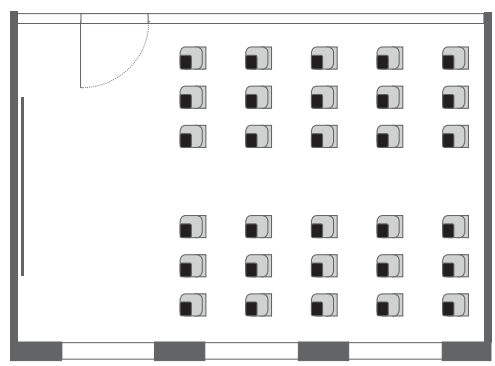

**URBAN
OFFICES**

meet smart
work better

- 21 | Start up **Basic** 2-8 Pax
- 22 | Think **Basic** 2-12 Pax
- 23 | Innovate **Basic** 2-24 Pax
- 24 | Develop **Basic** 2-12 Pax

Innovate **2. Etage** | Bestuhlungsbeispiele

Innovate **Basic** 2-30 Pax

Innovate **Cinema I** 2-30 Pax

Innovate **Cinema II** 2-30 Pax

Innovate **Parlamentarisch** 2-24 Pax

21 | STARTUP BASIC I

21 | STARTUP BASIC II

22 | THINK BASIC

22 | THINK PING-PONG